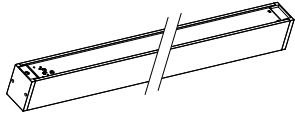

Up to 20m/600W
from one feed

Double track light
module

3000/4000 Kelvin
DIP-switch

Mounting options

Surface mount

Suspension mount

Wall mount

PRODUCT OVERVIEW