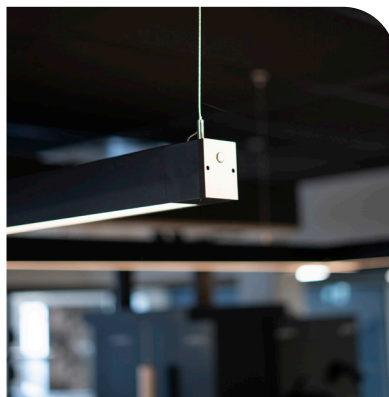

Up to 20m/600W
from one feed

Double track light
module

3000/4000 Kelvin
DIP-switch

Mounting options

Surface mount

Suspension mount

Wall mount

PRODUCT OVERVIEW