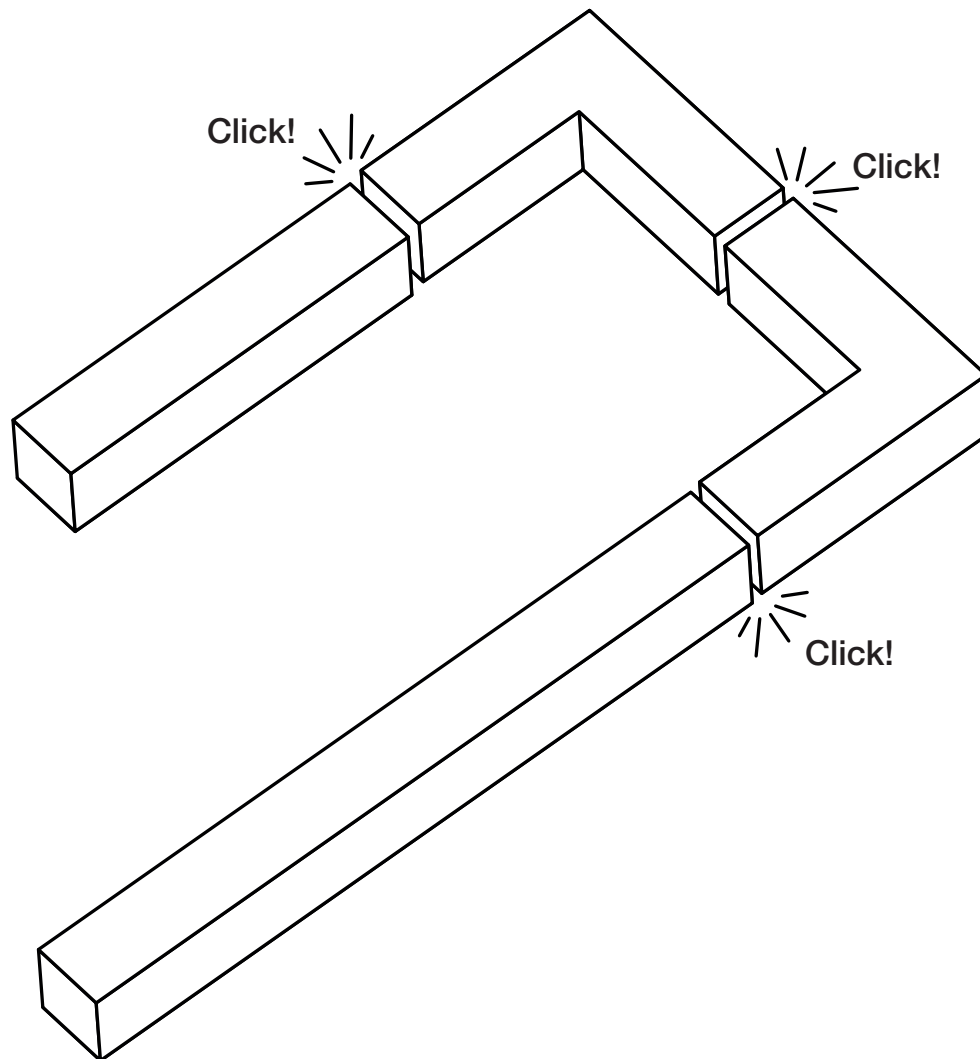

SLC

Developed by
The Light Group

SLC CLICK

LINEAR LIGHTING SYSTEMS

Install a linear system
with just a **CLICK!**

REVOLUTIONARY QUICK INSTALLATION

SLC Click - A flexible linear system with a revolutionary quick installation

Up to 20m/600W
from one feed

Double track light
module

3000/4000 Kelvin
DIP-switch

Mounting options

Surface mount

Suspension mount

Wall mount

PRODUCT OVERVIEW