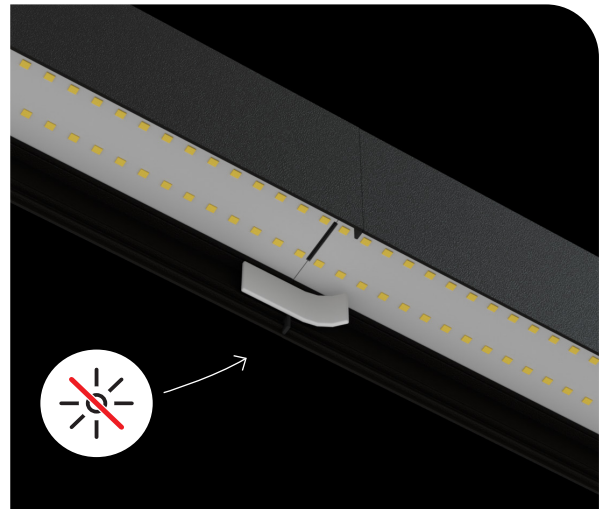

- Electrical and mechanical connection in one simple click
- Outstanding light performance with low glare and high efficiency
- DIP-switch between 3000 and 4000K on all modules
- Optional slide-in uplight available as accessories
- Dimmable and supports DALI2
- Mounted directly in the ceiling, suspended or wall mounted
- 5-year warranty

UNIQUE FEATURES

Revolutionary click-and-play installation

No light leakage

Uplight module

Slide in - quick connect

Ready-made office sets
with "click-on" dimmer button

Soft light prismatic covers
- 20m roll

Up to 20m/600W
from one feed

Double track light
module

3000/4000 Kelvin
DIP-switch

Mounting options

Surface mount

Suspension mount

Wall mount

PRODUCT OVERVIEW