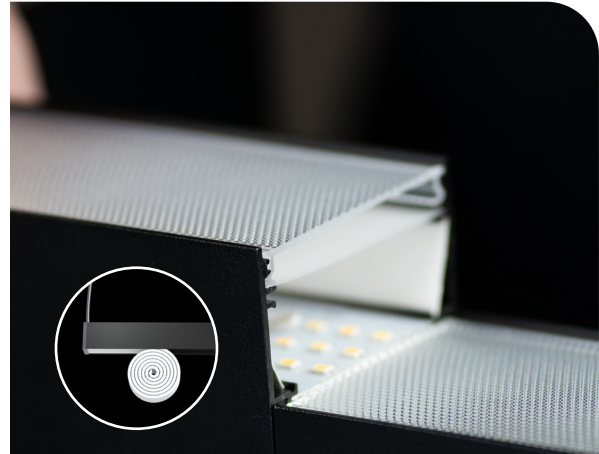

- Electrical and mechanical connection in one simple click
- Outstanding light performance with low glare and high efficiency
- DIP-switch between 3000 and 4000K on all modules
- Optional slide-in uplight available as accessories
- Dimmable and supports DALI2
- Mounted directly in the ceiling, suspended or wall mounted
- 5-year warranty

UNIQUE FEATURES

Revolutionary click-and-play installation

No light leakage

Uplight module

Slide in - quick connect

Ready-made office sets
with "click-on" dimmer button

Soft light prismatic covers
- 20m roll

Up to 20m/600W
from one feed

Double track light
module

3000/4000 Kelvin
DIP-switch

Mounting options

Surface mount

Suspension mount

Wall mount

PRODUCT OVERVIEW