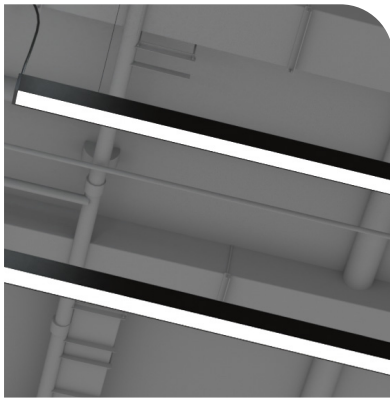

Up to 20m/600W
from one feed

Double track light
module

3000/4000 Kelvin
DIP-switch

Mounting options

Surface mount

Suspension mount

Wall mount

PRODUCT OVERVIEW